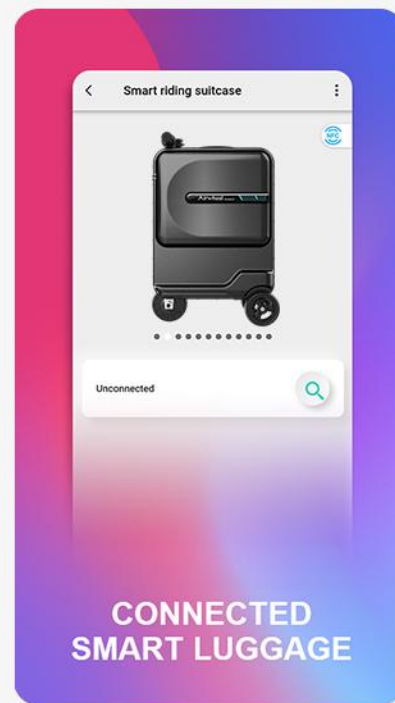

7.2KG

POWER MOTOR

uses a low-energy-consumption motor with a constant speed. During operation, the friction force is smaller than that of ordinary motors, with strong performance and longer life.

TSA CUSTOM COMBINATION LOCK

By using a TSA luggage lock, you can avoid having your baggage lock cut off because the TSA has a special key to open your suitcase during checking process.

EXTERNAL USB INTERFACE

Charge your battery when you are away
Charge your mobile electronic devices such as
mobile phones and tablets

More functions

APP smart control, product information at your fingertips

COLOURFUL AMBIENT LIGHTING

Customizable ambient light colours and effects via app, breathing and flashing, personalized by you

7

Light colours

3

Lighting effects

Airwheel
ROBOT

ADJUSTABLE SPEED INTELLIGENT SEARCH

3 speeds adjustable, low gears for safety
Children can ride to turn on the find mode,
intelligent reminder, ride box is not afraid
to lose