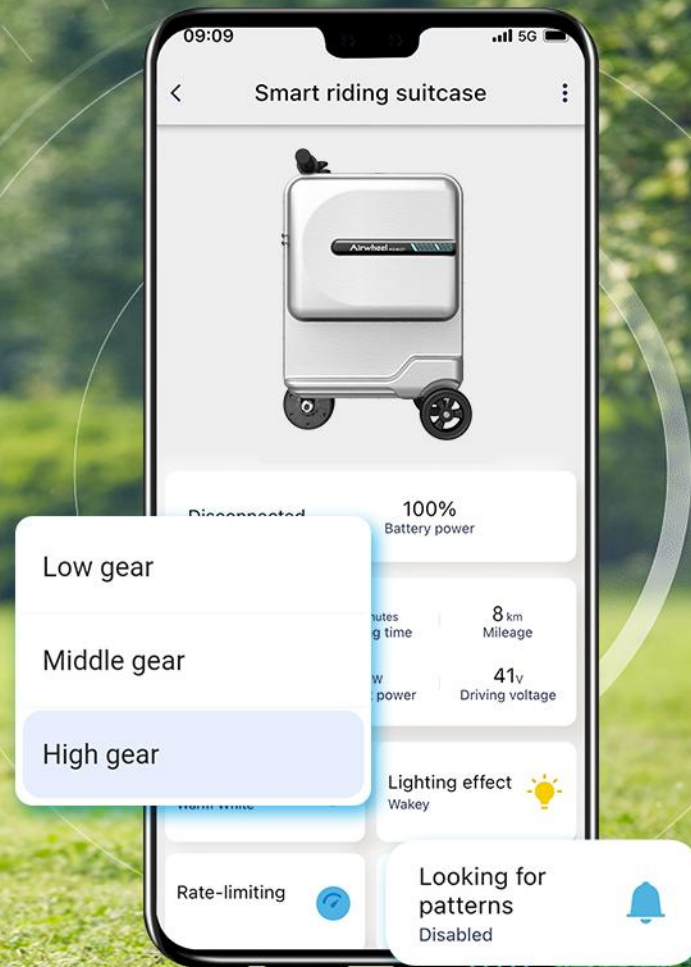

More functions

APP smart control, product information at your fingertips

COLOURFUL AMBIENT LIGHTING

Customizable ambient light colours and effects via app, breathing and flashing, personalized by you

7

Light colours

3

Lighting effects

Airwheel
ROBOT

ADJUSTABLE SPEED INTELLIGENT SEARCH

3 speeds adjustable, low gears for safety
Children can ride to turn on the find mode,
intelligent reminder, ride box is not afraid
to lose

* This feature is exclusive to the Deluxe Edition only

App Bluetooth disconnection alarm

After enabling this mode, once the APP and Bluetooth connection status of the luggage is disconnected, the luggage will emit a long "dri--" sound until reconnect. In the open and unobstructed condition, Bluetooth connection distance is long, over distance/disconnection will alarm. It can be used to enhance the safety factor of the journey.

* This feature is exclusive to the Deluxe Edition only

Remote control mode Turn on the fixed speed cruise

Set a constant riding speed through the APP, which can achieve a stable ride and avoid long The hand fatigue feeling brought by manipulating the acceleration turnbuckle is better experience. There are manual remote control and fixed speed cruise control. Two remote control modes to increase the fun of operation and show the geeky nature