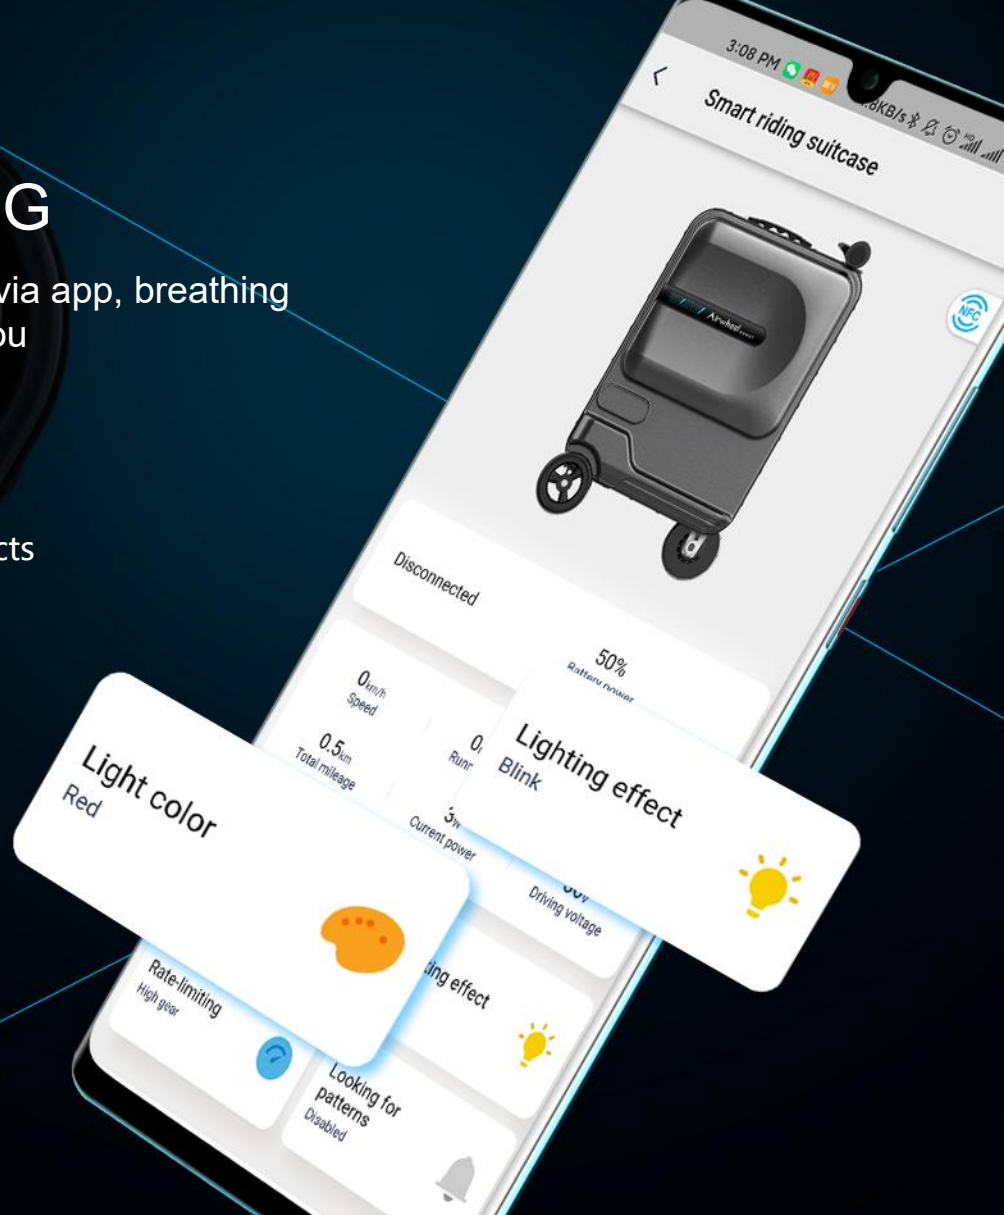

7.2KG

POWER MOTOR

uses a low-energy-consumption motor with a constant speed. During operation, the friction force is smaller than that of ordinary motors, with strong performance and longer life.

TSA CUSTOM COMBINATION LOCK

More functions

APP smart control, product information at your fingertips

COLOURFUL AMBIENT LIGHTING

Customizable ambient light colours and effects via app, breathing and flashing, personalized by you

7

Light colours

3

Lighting effects

Airwheel
ROBOT

ADJUSTABLE SPEED INTELLIGENT SEARCH

3 speeds adjustable, low gears for safety
Children can ride to turn on the find mode,
intelligent reminder, ride box is not afraid
to lose