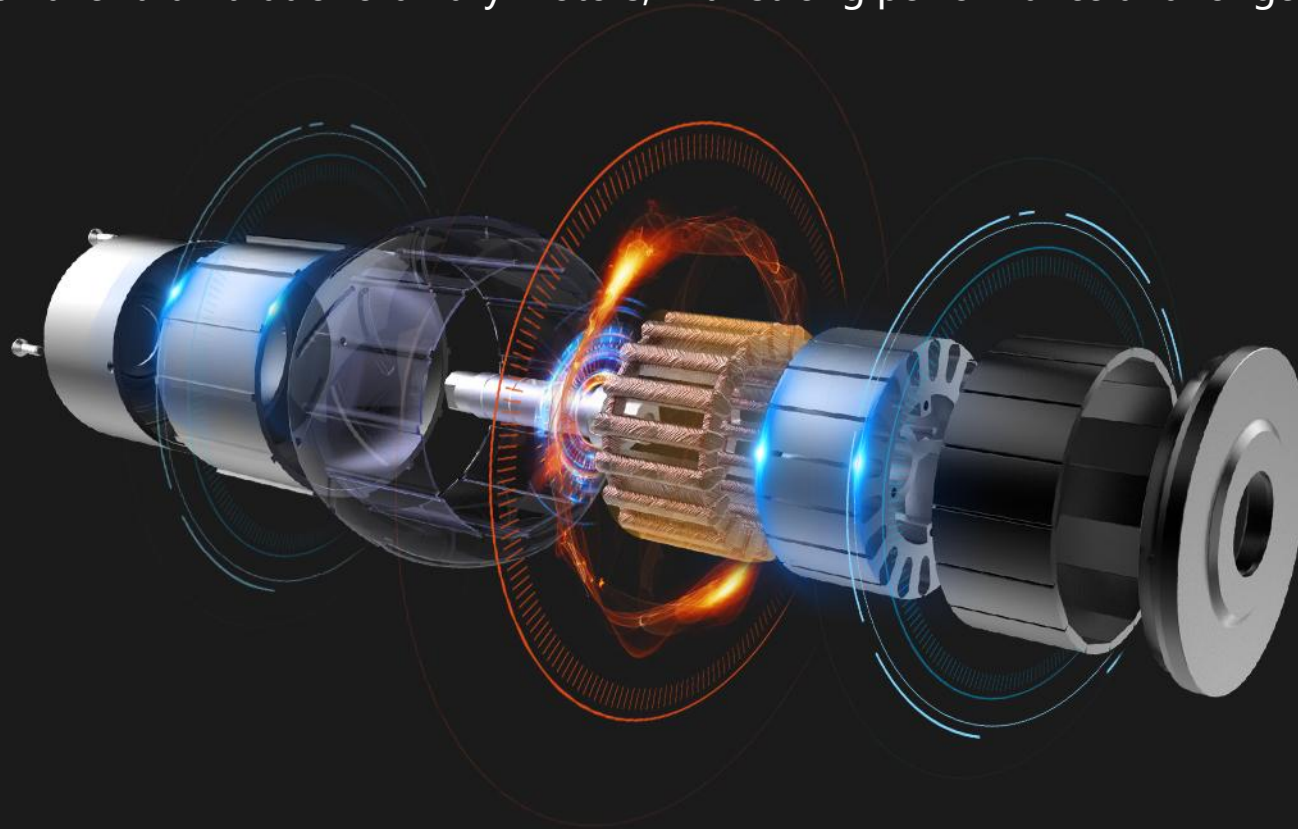

7.2KG

POWER MOTOR

uses a low-energy-consumption motor with a constant speed. During operation, the friction force is smaller than that of ordinary motors, with strong performance and longer life.

TSA CUSTOM COMBINATION LOCK