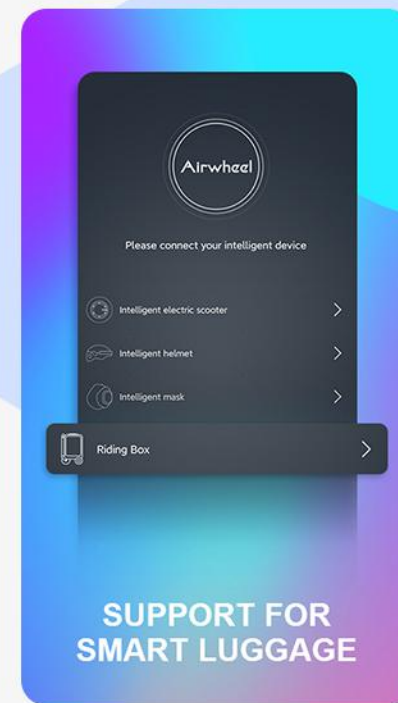

By using a TSA luggage lock, you can avoid having your baggage lock cut off because the TSA has a special key to open your suitcase during checking process.

EXTERNAL USB INTERFACE

Charge your battery when you are away
Charge your mobile electronic devices such as
mobile phones and tablets

More functions

APP smart control, product information at your fingertips

COLOURFUL AMBIENT LIGHTING

Customizable ambient light colours and effects via app, breathing and flashing, personalized by you

7

Light colours

3

Lighting effects

Airwheel
ROBOT

ADJUSTABLE SPEED INTELLIGENT SEARCH

3 speeds adjustable, low gears for safety
Children can ride to turn on the find mode,
intelligent reminder, ride box is not afraid
to lose