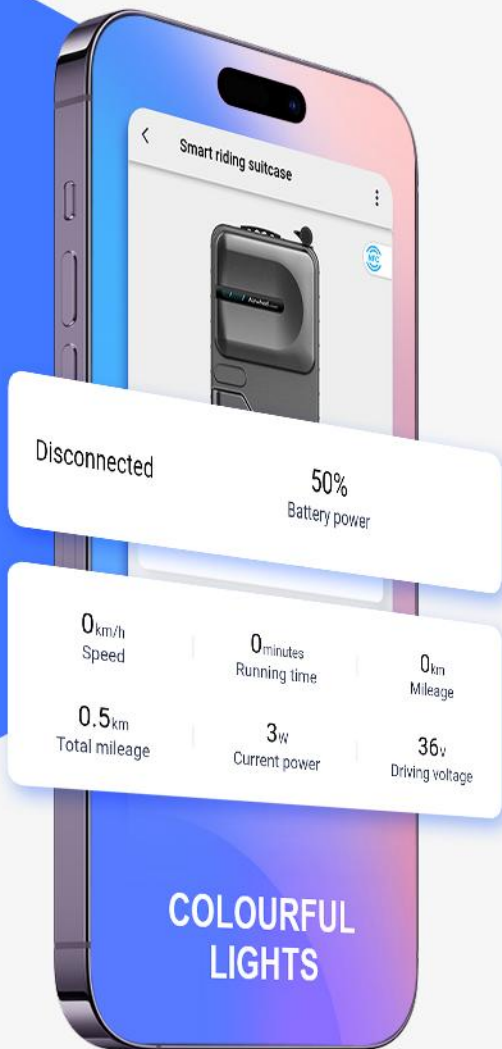

7.2KG

POWER MOTOR

uses a low-energy-consumption motor with a constant speed. During operation, the friction force is smaller than that of ordinary motors, with strong performance and longer life.

TSA CUSTOM COMBINATION LOCK

By using a TSA luggage lock, you can avoid having your baggage lock cut off because the TSA has a special key to open your suitcase during checking process.

EXTERNAL USB INTERFACE

Charge your battery when you are away
Charge your mobile electronic devices such as
mobile phones and tablets

More functions

APP smart control, product information at your fingertips

COLOURFUL AMBIENT LIGHTING

Customizable ambient light colours and effects via app, breathing and flashing, personalized by you

7

Light colours