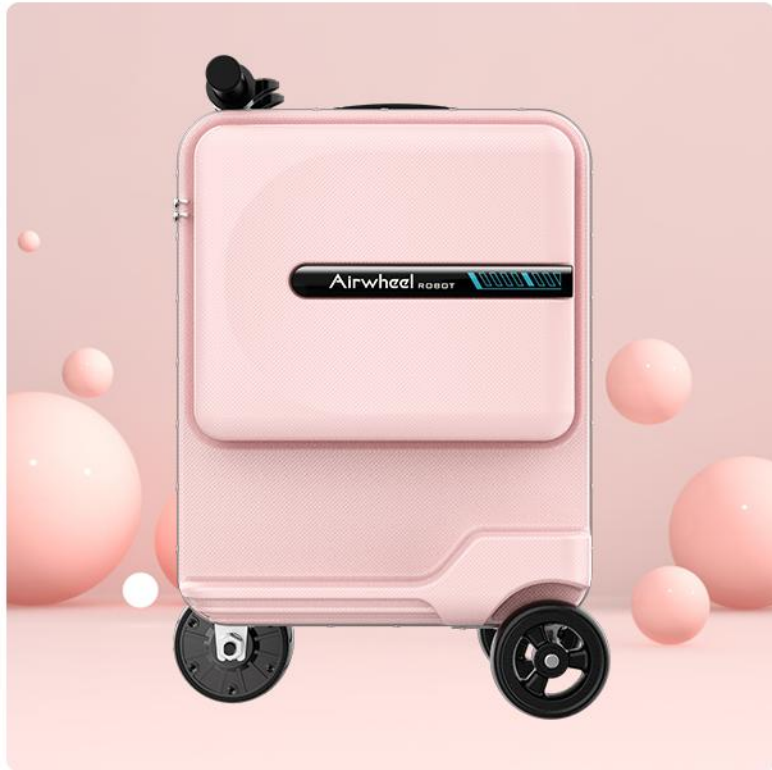

* This feature is exclusive to the Deluxe Edition only

Remote control mode Turn on the fixed speed cruise

Set a constant riding speed through the APP, which can achieve a stable ride and avoid long The hand fatigue feeling brought by manipulating the acceleration turnbuckle is better experience. There are manual remote control and fixed speed cruise control. Two remote control modes to increase the fun of operation and show the geeky nature

Colourful

Available in 3 colours to suit your colourful needs, there's one to suit you

Pink

Sliver

Black

Airwheel SE3MiniT Suitcase Parameters

Size	385X250X575mm	Motor type	Wheel hub motor
Pedal height	152mm	Battery type	Li-ion Battery
tire size	4 inch	Motor Power	100W
max loading	110Kg	Battery capacity	73.26Wh
Max. speed	8km/h	Is the battery removable?	YES
Range per charge	~8km (loading 70kg, on the flat road)	Operating temperature	-10-40°C
max climbing Angel	~4°	Battery voltage	37V